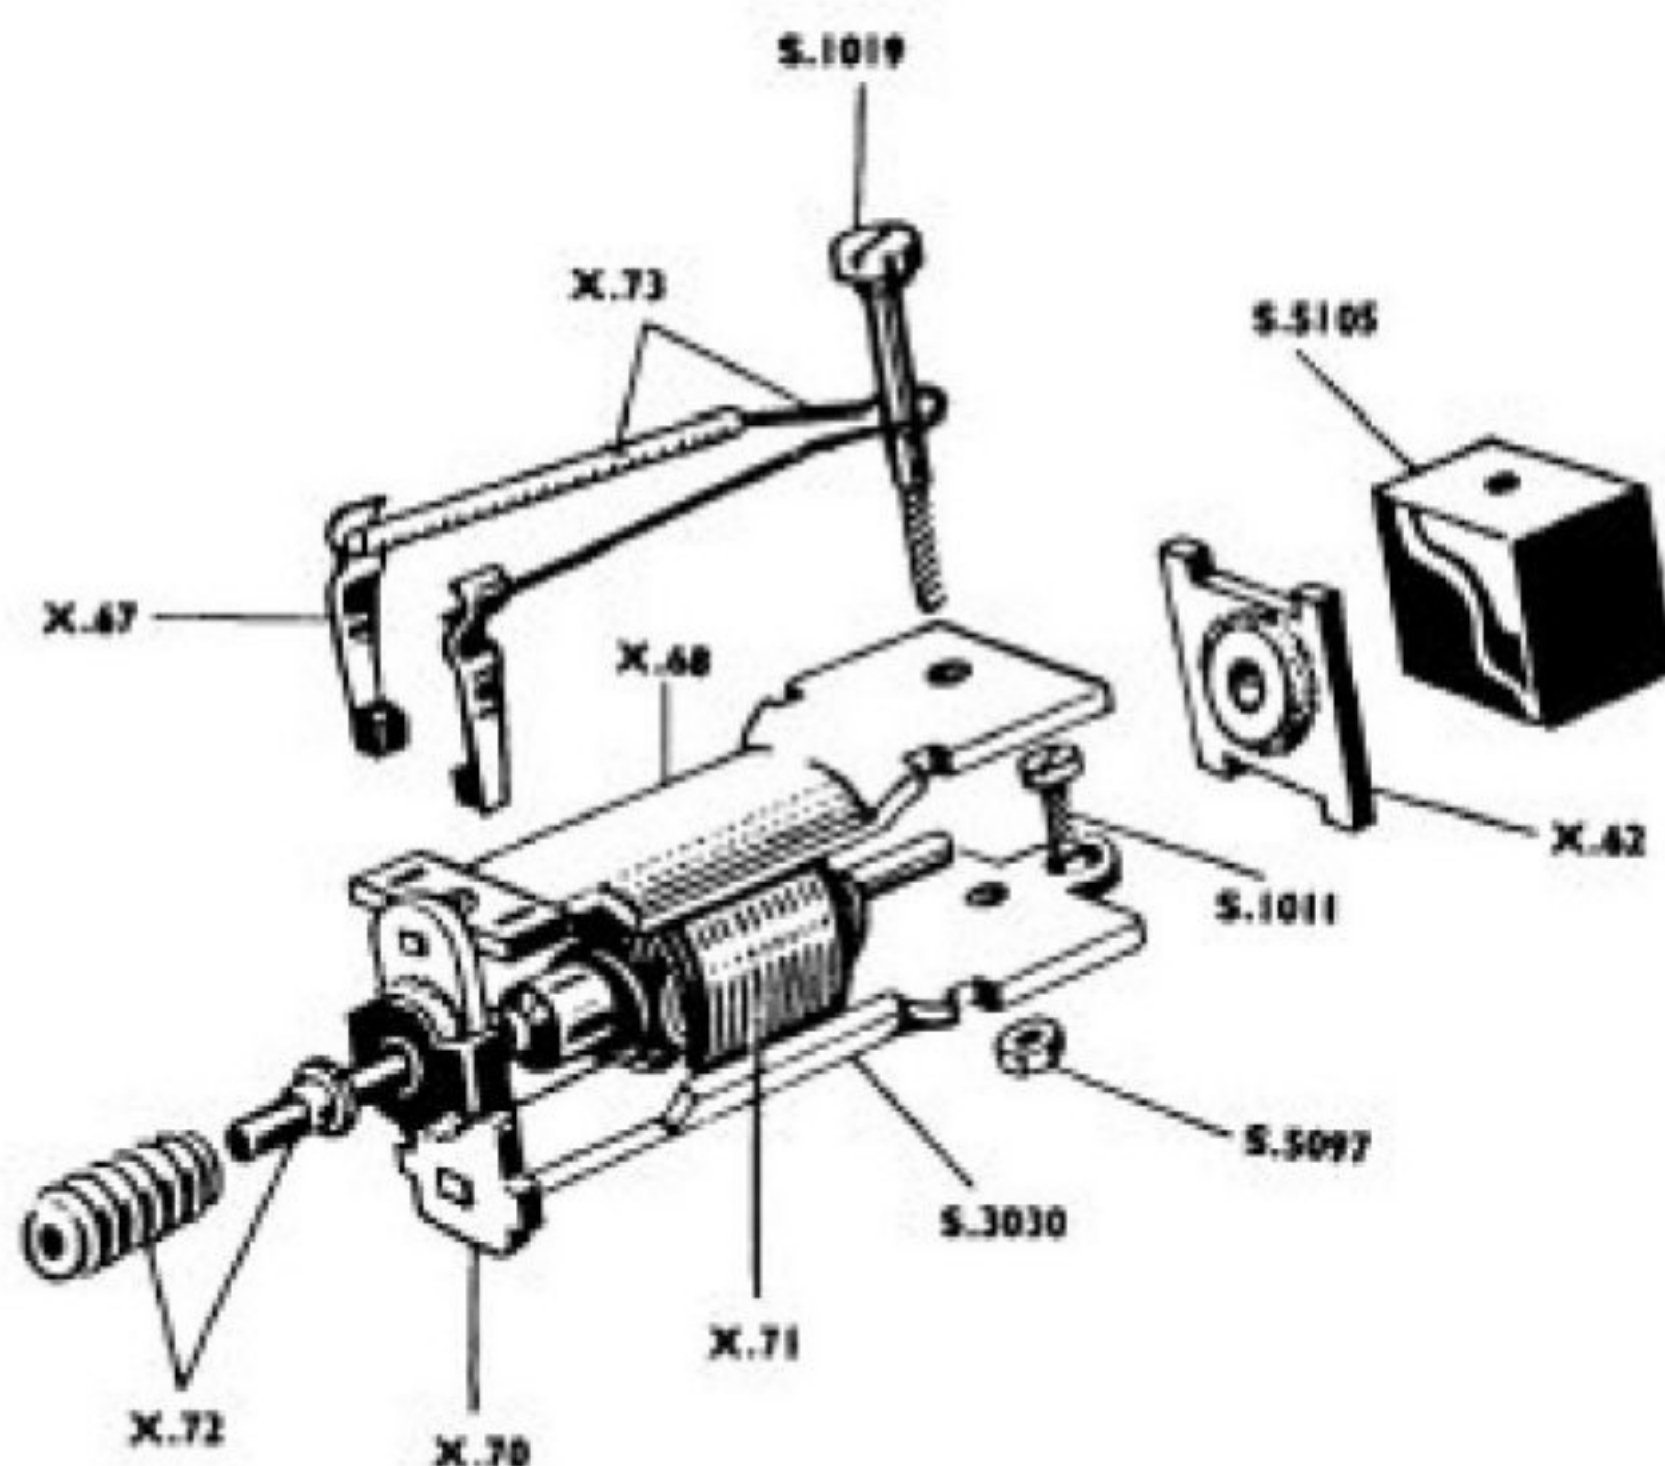

## MARK IV MOTOR

(For R.50, R.52, R.53, R.54, R.56, R.59, R.152, R.153)

### X.04

- X.04 Complete Motor
- X.62 Back Plate and Bearing
- X.67 Brush Arm and Brush
- X.68 Top Pole Piece with Diaphragm
- X.70 Front Plate and Bearing
- X.71 Armature and Commutator
- X.72 Worm and Thrust Bush
- X.73 Brush Spring and Insulator
- S.3030 Bottom Pole Piece
- S.5105 Magnet
- S.1011 Motor Securing Screw
- S.1019 Magnet Screw
- S.5097 Magnet Nut